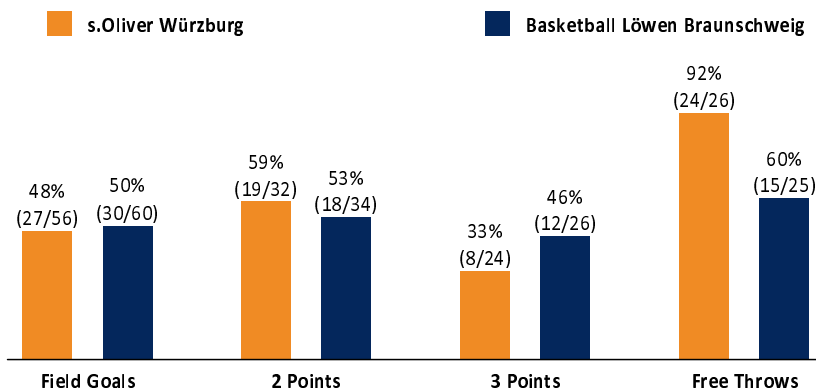

s.Oliver Würzburg

86 : 87

Basketball Löwen Braunschweig

Referee: STREIT Enrico
Umpires: HACK Johannes / HODZIC Nermin
Commissioner: HORN Markus

Attendance: 0
Würzburg, s.Oliver Arena (3.140 Plätze), SO 12 DEZ 2021, 15:00, Game-ID: 26027

Scoreboard table showing Q1, Q2, Q3, Q4 scores for WUE and BRA.

WUE - s.Oliver Würzburg (Coach: WUCHERER Denis)

Main player statistics table for WUE, including columns for No., Name, Min, PTS, 2 Points, 3 Points, Field Goals, Free Throws, OR, DR, TR, AS, ST, TO, BS, SB, PF, FD, EFF, +/-.

BRA - Basketball Löwen Braunschweig (Coach: RAMIREZ Jesus)

Main player statistics table for BRA, including columns for No., Name, Min, PTS, 2 Points, 3 Points, Field Goals, Free Throws, OR, DR, TR, AS, ST, TO, BS, SB, PF, FD, EFF, +/-.

Summary statistics table comparing WUE and BRA across various categories like Rebounds, Assists, Fouls, etc.

EASYCREDIT-BBL.DE

Alle offiziellen Statistiken der easyCredit BBL, Daten, Rekorde uvm. gibt es auf easyCredit-BBL.de! Und für unterwegs: die neue offizielle Liga-App, kostenfrei für iOS und Android.

MAGENTASPORT.DE

Keinen Korb mehr verpassen - Alle Spiele der easyCredit Basketball Bundesliga und des MagentaSport BBL Pokals live auf MagentaSport.de

LEGEND
Min Minutes Played
DNP Did Not Play
PTS Points
DR Defensive Rebounds
OR Offensive Rebounds
TR Total Rebounds
AS Assists
ST Steals
TO Turnovers
BS Blocked Shots
SB Shots Blocked
EFF Efficiency = ((PTS + TR + AS + ST + BS) - ((FGA - FGM) + (FTA - FTM) + TO))
PF Fouls
FD Fouls Drawn
+/- Plus-Minus-Rating
* Starters