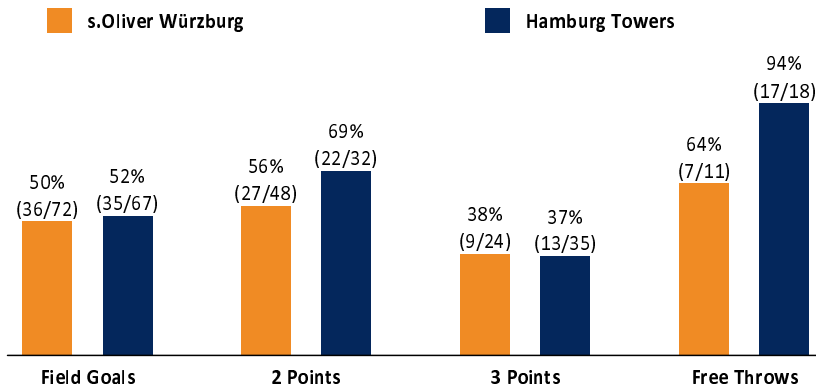

s.Oliver Würzburg

88 : 100

Hamburg Towers

Referee: PANTHER Anne
Umpires: KRÜPER Moritz / THEIS Christian
Commissioner: WEICHERT Horst

Attendance: 0
Würzburg, s.Oliver Arena (3.140 Plätze), SA 18 DEZ 2021, 20:30, Game-ID: 26036

Summary table showing scores for WUE and HAM across quarters Q1, Q2, Q3, and Q4.

WUE - s.Oliver Würzburg (Coach: KEY Steven)

Main player statistics table for WUE, including columns for No., Name, Min, PTS, 2 Points, 3 Points, Field Goals, Free Throws, and various rebound and foul statistics.

HAM - Hamburg Towers (Coach: CALLES Pedro)

Main player statistics table for HAM, including columns for No., Name, Min, PTS, 2 Points, 3 Points, Field Goals, Free Throws, and various rebound and foul statistics.

Summary table comparing WUE and HAM on various metrics like Rebounds, Assists, Fouls, Turnovers, Steals, Points in the Paint, etc.

EASYCREDIT-BBL.DE

Alle offiziellen Statistiken der easyCredit BBL, Daten, Rekorde uvm. gibt es auf easyCredit-BBL.de! Und für unterwegs: die neue offizielle Liga-App, kostenfrei für iOS und Android.

MAGENTASPORT.DE

Keinen Korb mehr verpassen - Alle Spiele der easyCredit Basketball Bundesliga und des MagentaSport BBL Pokals live auf MagentaSport.de

LEGEND
Min Minutes Played
DNP Did Not Play
PTS Points
DR Defensive Rebounds
OR Offensive Rebounds
TR Total Rebounds
AS Assists
ST Steals
TO Turnovers
BS Blocked Shots
SB Shots Blocked
EFF Efficiency = ((PTS + TR + AS + ST + BS) - ((FGA - FGM) + (FTA - FTM) + TO))
PF Fouls
FD Fouls Drawn
+/- Plus-Minus-Rating
* Starters