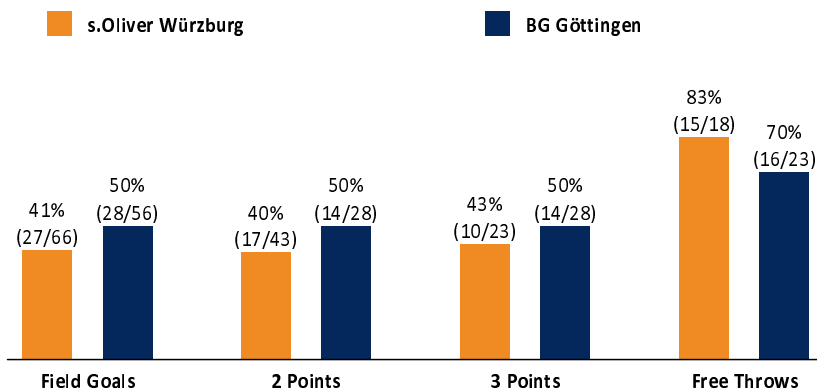

s.Oliver Würzburg

79 : 86

BG Göttingen

Referee: KOVACEVIC Nesa
Umpires: BRENDEL Nicolas / KATTUR Radeesh
Commissioner: BENDER Ute

Attendance: 0
Würzburg, s.Oliver Arena (3.140 Plätze), MO 27 DEZ 2021, 20:30, Game-ID: 26055

Scoreboard table showing Q1, Q2, Q3, Q4 scores for WUE and GOT.

WUE - s.Oliver Würzburg (Coach: FILIPOVSKI Sasa)

Main player statistics table for WUE - s.Oliver Würzburg with columns for No., Name, Min, PTS, 2 Points, 3 Points, Field Goals, Free Throws, OR, DR, TR, AS, ST, TO, BS, SB, PF, FD, EFF, +/-.

GOT - BG Göttingen (Coach: MOORS Roel)

Main player statistics table for GOT - BG Göttingen with columns for No., Name, Min, PTS, 2 Points, 3 Points, Field Goals, Free Throws, OR, DR, TR, AS, ST, TO, BS, SB, PF, FD, EFF, +/-.

Summary statistics table comparing WUE and GOT across various categories like Rebounds, Assists, Fouls, etc.

EASYCREDIT-BBL.DE

Alle offiziellen Statistiken der easyCredit BBL, Daten, Rekorde uvm. gibt es auf easyCredit-BBL.de! Und für unterwegs: die neue offizielle Liga-App, kostenfrei für iOS und Android.

MAGENTASPORT.DE

Keinen Korb mehr verpassen - Alle Spiele der easyCredit Basketball Bundesliga und des MagentaSport BBL Pokals live auf MagentaSport.de

LEGEND
Min Minutes Played
DNP Did Not Play
PTS Points
DR Defensive Rebounds
OR Offensive Rebounds
TR Total Rebounds
AS Assists
ST Steals
TO Turnovers
BS Blocked Shots
SB Shots Blocked
EFF Efficiency = ((PTS + TR + AS + ST + BS) - ((FGA - FGM) + (FTA - FTM) + TO))
PF Fouls
FD Fouls Drawn
+/- Plus-Minus-Rating
* Starters