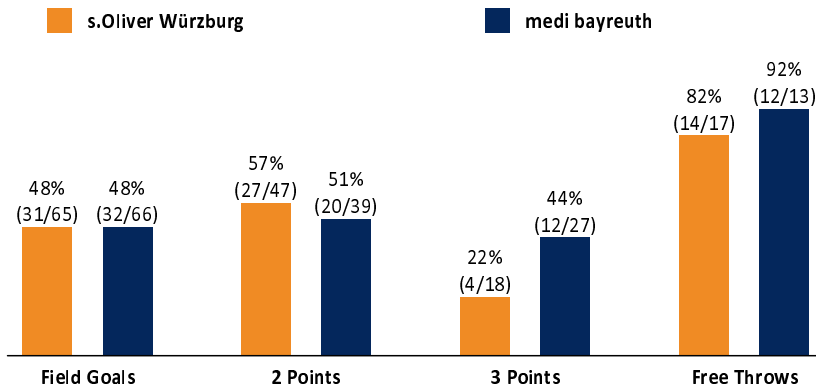

s.Oliver Würzburg

80 : 88

medi bayreuth

Referee: FRITZ Clemens
Umpires: BOHN Andreas / BEJAQUI Dominik
Commissioner: MOLITOR Horst

Attendance: 0
Würzburg, s.Oliver Arena (3.140 Plätze), SO 2 JAN 2022, 15:00, Game-ID: 26073

Scoreboard table showing Q1, Q2, Q3, Q4 scores for WUE and BAY.

WUE - s.Oliver Würzburg (Coach: FILIPOVSKI Sasa)

Main player statistics table for WUE, including columns for No., Name, Min, PTS, 2 Points, 3 Points, Field Goals, Free Throws, OR, DR, TR, AS, ST, TO, BS, SB, PF, FD, EFF, +/-.

BAY - medi bayreuth (Coach: KORNER Raou)

Main player statistics table for BAY, including columns for No., Name, Min, PTS, 2 Points, 3 Points, Field Goals, Free Throws, OR, DR, TR, AS, ST, TO, BS, SB, PF, FD, EFF, +/-.

Summary statistics table comparing WUE and BAY across various categories like Rebounds, Assists, Fouls, etc.

EASYCREDIT-BBL.DE

Alle offiziellen Statistiken der easyCredit BBL, Daten, Rekorde uvm. gibt es auf easyCredit-BBL.de! Und für unterwegs: die neue offizielle Liga-App, kostenfrei für iOS und Android.

MAGENTASPORT.DE

Keinen Korb mehr verpassen - Alle Spiele der easyCredit Basketball Bundesliga und des MagentaSport BBL Pokals live auf MagentaSport.de

LEGEND
Min Minutes Played
DNP Did Not Play
PTS Points
DR Defensive Rebounds
OR Offensive Rebounds
TR Total Rebounds
AS Assists
ST Steals
TO Turnovers
BS Blocked Shots
SB Shots Blocked
EFF Efficiency = ((PTS + TR + AS + ST + BS) - ((FGA - FGM) + (FTA - FTM) + TO))
PF Fouls
FD Fouls Drawn
+/- Plus-Minus-Rating
* Starters