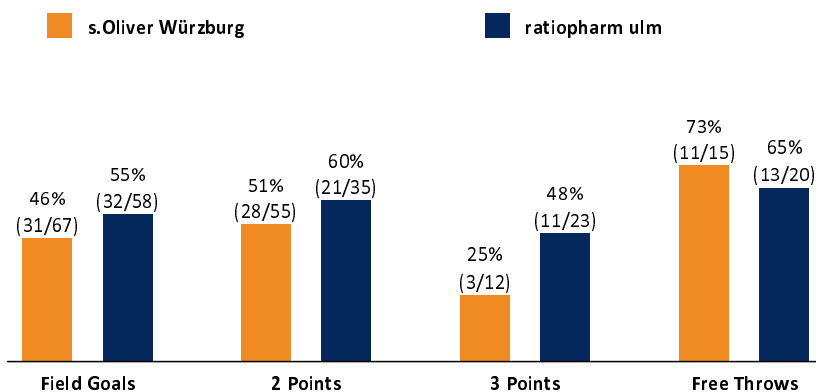

s.Oliver Würzburg

76 : 88

ratiopharm ulm

Referee: MATIP Martin
Umpires: HODZIC Nermin / BOHN Andreas
Commissioner: BENDER Ute

Attendance: 1.687
Würzburg, s.Oliver Arena (3.140 Plätze), FR 4 MRZ 2022, 19:00, Game-ID: 26137

Scoreboard table showing Q1, Q2, Q3, Q4 scores for WUE and ULM.

WUE - s.Oliver Würzburg (Coach: FILIPOVSKI Sasa)

Main player statistics table for WUE - s.Oliver Würzburg.

ULM - ratiopharm ulm (Coach: LAKOVIC Jaka)

Main player statistics table for ULM - ratiopharm ulm.

Summary statistics table comparing WUE and ULM across various categories like Rebounds, Assists, Fouls, etc.

EASYCREDIT-BBL.DE

Alle offiziellen Statistiken der easyCredit BBL, Daten, Rekorde uvm. gibt es auf easyCredit-BBL.de! Und für unterwegs: die neue offizielle Liga-App, kostenfrei für iOS und Android.

MAGENTASPORT.DE

Keinen Korb mehr verpassen - Alle Spiele der easyCredit Basketball Bundesliga und des MagentaSport BBL Pokals live auf MagentaSport.de

LEGEND: Min Minutes Played, DR Defensive Rebounds, AS Assists, BS Blocked Shots, PF Fouls, +/- Plus-Minus-Rating, DNP Did Not Play, OR Offensive Rebounds, ST Steals, SB Shots Blocked, FD Fouls Drawn, * Starters, PTS Points, TR Total Rebounds, TO Turnovers, EFF Efficiency = ((PTS + TR + AS + ST + BS) - ((FGA - FGM) + (FTA - FTM) + TO))