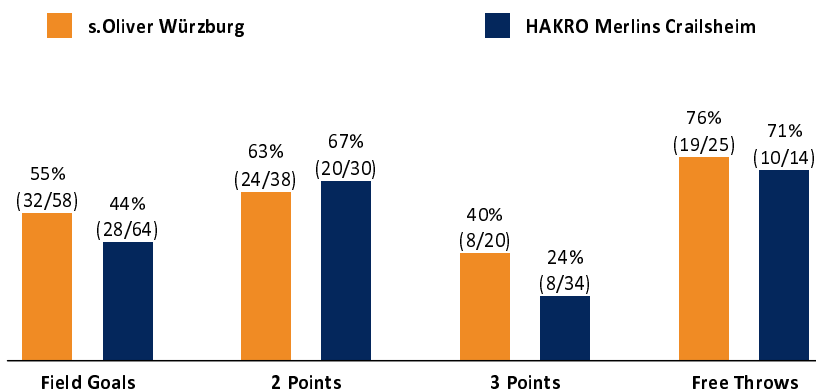

s.Oliver Würzburg

91 : 74 HAKRO Merlins Crailsheim

Referee: PANTHER Anne
Umpires: BARTH Benjamin / ARIK Tamer
Commissioner: SCHREINER Dr. Andreas

Attendance: 1.749
Würzburg, s.Oliver Arena (3.140 Plätze), SA 12 MRZ 2022, 20:30, Game-ID: 26159

Scoreboard table showing Q1, Q2, Q3, Q4 scores for WUE and CRA.

WUE - s.Oliver Würzburg (Coach: FILIPOVSKI Sasa)

Main player statistics table for WUE, including columns for No., Name, Min, PTS, 2 Points, 3 Points, Field Goals, Free Throws, and various rebound/assist metrics.

CRA - HAKRO Merlins Crailsheim (Coach: GLEIM Sebastian)

Main player statistics table for CRA, including columns for No., Name, Min, PTS, 2 Points, 3 Points, Field Goals, Free Throws, and various rebound/assist metrics.

Summary statistics table comparing WUE and CRA across categories like Rebounds, Assists, Fouls, Turnovers, Steals, Points in the Paint, etc.

EASYCREDIT-BBL.DE

Alle offiziellen Statistiken der easyCredit BBL, Daten, Rekorde uvm. gibt es auf easyCredit-BBL.de! Und für unterwegs: die neue offizielle Liga-App, kostenfrei für iOS und Android.

MAGENTASPORT.DE

Keinen Korb mehr verpassen - Alle Spiele der easyCredit Basketball Bundesliga und des MagentaSport BBL Pokals live auf MagentaSport.de

LEGEND
Min Minutes Played
DNP Did Not Play
PTS Points
DR Defensive Rebounds
OR Offensive Rebounds
TR Total Rebounds
AS Assists
ST Steals
TO Turnovers
BS Blocked Shots
SB Shots Blocked
EFF Efficiency = ((PTS + TR + AS + ST + BS) - ((FGA - FGM) + (FTA - FTM) + TO))
PF Fouls
FD Fouls Drawn
+/- Plus-Minus-Rating
* Starters