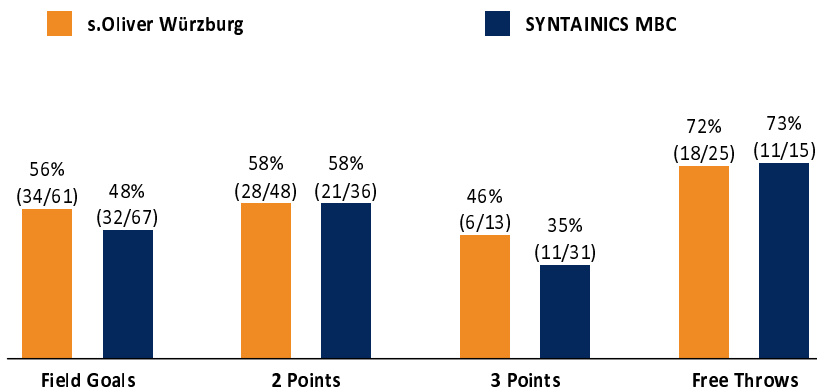

s.Oliver Würzburg

92 : 86

SYNTAINICS MBC

Referee: PANTHER Anne
Umpires: THEIS Christian / ARIK Tamer
Commissioner: WEICHERT Horst

Attendance: 2.103
Würzburg, s.Oliver Arena (3.140 Plätze), SA 23 APR 2022, 18:00, Game-ID: 26221

Summary table showing scores for WUE and MBC across quarters Q1, Q2, Q3, and Q4.

WUE - s.Oliver Würzburg (Coach: FILIPOVSKI Sasa)

Main player statistics table for WUE, including columns for No., Name, Min, PTS, 2 Points, 3 Points, Field Goals, Free Throws, and various rebound and efficiency metrics.

MBC - SYNTAINICS MBC (Coach: JOVOVIC Igor)

Main player statistics table for MBC, including columns for No., Name, Min, PTS, 2 Points, 3 Points, Field Goals, Free Throws, and various rebound and efficiency metrics.

Summary table comparing WUE and MBC on various performance metrics such as Rebounds, Assists, Fouls, and Steals.

EASYCREDIT-BBL.DE

Alle offiziellen Statistiken der easyCredit BBL, Daten, Rekorde uvm. gibt es auf easyCredit-BBL.de! Und für unterwegs: die neue offizielle Liga-App, kostenfrei für iOS und Android.

MAGENTASPORT.DE

Keinen Korb mehr verpassen - Alle Spiele der easyCredit Basketball Bundesliga und des MagentaSport BBL Pokals live auf MagentaSport.de

LEGEND
Min Minutes Played
DNP Did Not Play
PTS Points
DR Defensive Rebounds
OR Offensive Rebounds
TR Total Rebounds
AS Assists
ST Steals
TO Turnovers
BS Blocked Shots
SB Shots Blocked
EFF Efficiency = ((PTS + TR + AS + ST + BS) - ((FGA - FGM) + (FTA - FTM) + TO))
PF Fouls
FD Fouls Drawn
+/- Plus-Minus-Rating
* Starters