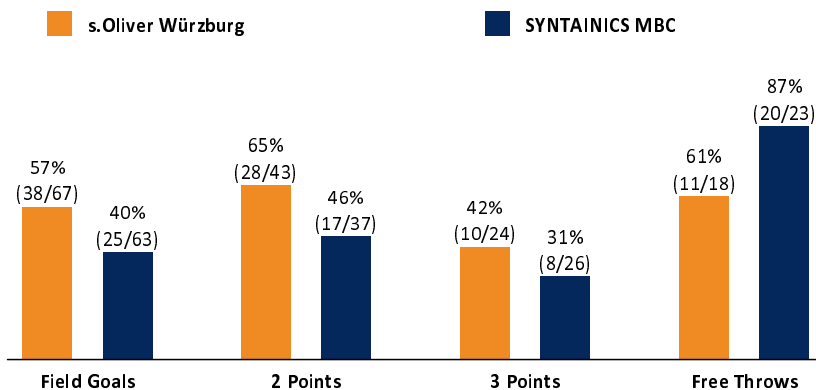

MBC - SYNTAINICS MBC (Coach: JOVOVIC Igor)

No.	Name	Min	PTS	2 Points	3 Points	Field Goals	Free Throws	OR	DR	TR	AS	ST	TO	BS	SB	PF	FD	EFF	+/-	
2	FRIEDERICI Leon	7:42	2	1/2 (50%)		1/2 (50%)			1	1						1		2	4	
7	KERUSCH Sergio	14:00	2	1/2 (50%)	0/1 (0%)	1/3 (33%)		1		1						4		1	-1	
8	RICHTER Johannes	10:45	4	1/2 (50%)	0/1 (0%)	1/3 (33%)	2/2 (100%)	1		1	1					2	1	2	-14	
13	CAISIN Radii	18:43	6	3/4 (75%)	0/1 (0%)	3/5 (60%)		2		2			2			3		4	-12	
*20	MORRIS Jamel	25:28	17	2/5 (40%)	2/5 (40%)	4/10 (40%)	7/10 (70%)		1	1	2	2	3		1	1	5	10	-15	
*22	COFFEY Chris	27:09	7	2/7 (29%)	0/1 (0%)	2/8 (25%)	3/3 (100%)	4	4	8	1	1	2			2	2	9	-16	
*23	HUSKIC Goran	22:20	6	2/6 (33%)	0/1 (0%)	2/7 (29%)	2/2 (100%)	2	4	6	4		2		1	3	3	9	-6	
*30	GARBACZ Jakub	22:42	8		2/7 (29%)	2/7 (29%)	2/2 (100%)	1	1	2						1	1	5	-10	
*44	REBIC Nikola	29:06	17	3/5 (60%)	3/5 (60%)	6/10 (60%)	2/2 (100%)		1	1	6	1	1		1	2	7	20	-9	
88	YAKHCHALI Behnam	22:05	9	2/4 (50%)	1/4 (25%)	3/8 (38%)	2/2 (100%)		4	4	1					2	3	9	-16	
Team / Coach								3	2	5			1				4			
Totals			200:00	78	17/37 (46%)	8/26 (31%)	25/63 (40%)	20/23 (87%)	14	18	32	15	4	13		3	21	22	75	-19

WUE	MBC
13 / 24 / 37	Rebounds OR/DR/TR 14 / 18 / 32
25	Assists 15
22	Fouls 21
21	Fouls Drawn 22
12	Turnovers 13
9	Steals 4
48	Points in the Paint 30
24	Second Chance Points 11
16	Fast Break Points
21 (79:58)	Biggest Lead 6 (2:8)
10-0 (48:29)	Biggest Scoring Run 7-0 (82:70)
	Lead Changes: 1
	Times Tied: 4

EASYCREDIT-BBL.DE

Alle offiziellen Statistiken der easyCredit BBL, Daten, Rekorde uvm. gibt es auf easyCredit-BBL.de! Und für unterwegs: die neue offizielle Liga-App, kostenfrei für iOS und Android.

MAGENTASPORT.DE

Keinen Korb mehr verpassen - Alle Spiele der easyCredit Basketball Bundesliga und des MagentaSport BBL Pokals live auf MagentaSport.de

LEGEND

Min Minutes Played DR Defensive Rebounds AS Assists BS Blocked Shots PF Fouls +/- Plus-Minus-Rating
DNP Did Not Play OR Offensive Rebounds ST Steals SB Shots Blocked FD Fouls Drawn * Starters
PTS Points TR Total Rebounds TO Turnovers EFF Efficiency = ((PTS + TR + AS + ST + BS) - ((FGA - FGM) + (FTA - FTM) + TO))