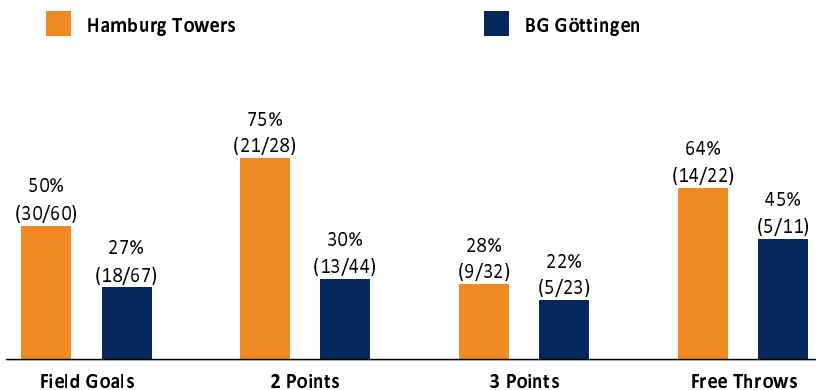

Hamburg Towers

83 : 46

BG Göttingen

Referee: KOVACEVIC Nesa
Umpires: KRÜPER Moritz / REY Danjana
Commissioner: HOLSTEN Ingo

Attendance: 2.758
Hamburg, edel-optics.de Arena (3.400 Plätze), SO 7 NOV 2021, 15:00, Game-ID: 26000

Scoreboard table showing Q1, Q2, Q3, Q4 scores for HAM and GOT.

HAM - Hamburg Towers (Coach: CALLES Pedro)

Main player statistics table for Hamburg Towers including columns for No., Name, Min, PTS, 2 Points, 3 Points, Field Goals, Free Throws, and various rebound/assist metrics.

GOT - BG Göttingen (Coach: MOORS Roel)

Main player statistics table for BG Göttingen including columns for No., Name, Min, PTS, 2 Points, 3 Points, Field Goals, Free Throws, and various rebound/assist metrics.

Summary statistics table comparing HAM and GOT across various metrics like Rebounds, Assists, Fouls, Turnovers, Steals, Points in the Paint, etc.

EASYCREDIT-BBL.DE

Alle offiziellen Statistiken der easyCredit BBL, Daten, Rekorde uvm. gibt es auf easyCredit-BBL.de! Und für unterwegs: die neue offizielle Liga-App, kostenfrei für iOS und Android.

MAGENTASPORT.DE

Keinen Korb mehr verpassen - Alle Spiele der easyCredit Basketball Bundesliga und des MagentaSport BBL Pokals live auf MagentaSport.de

LEGEND
Min Minutes Played
DNP Did Not Play
PTS Points
DR Defensive Rebounds
OR Offensive Rebounds
TR Total Rebounds
AS Assists
ST Steals
TO Turnovers
BS Blocked Shots
SB Shots Blocked
EFF Efficiency = ((PTS + TR + AS + ST + BS) - ((FGA - FGM) + (FTA - FTM) + TO))
PF Fouls
FD Fouls Drawn
+/- Plus-Minus-Rating
* Starters