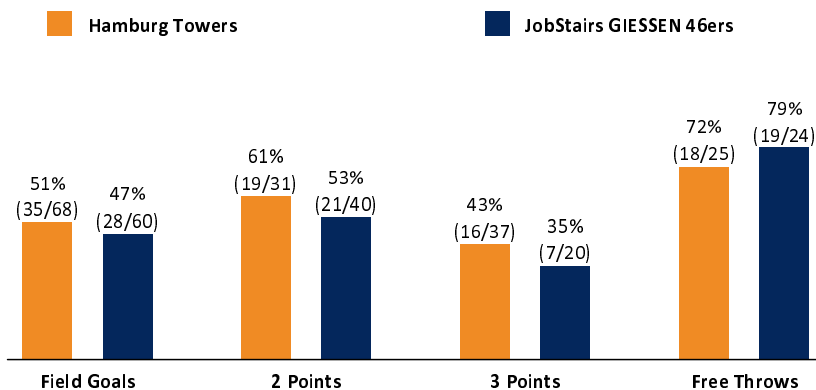

Hamburg Towers

104 : 82 JobStairs GIESSEN 46ers

Referee: STRAUBE Carsten
Umpires: ARIK Tamer / HODZIC Nermin
Commissioner: HOLSTEN Ingo

Attendance: 2.201
Hamburg, edel-optics.de Arena (3.000 Plätze), SO 26 DEZ 2021, 18:00, Game-ID: 26048

Scoreboard table showing Q1, Q2, Q3, Q4 scores for HAM and GIE.

HAM - Hamburg Towers (Coach: CALLES Pedro)

Main player statistics table for Hamburg Towers including columns for No., Name, Min, PTS, 2 Points, 3 Points, Field Goals, Free Throws, OR, DR, TR, AS, ST, TO, BS, SB, PF, FD, EFF, +/-.

GIE - JobStairs GIESSEN 46ers (Coach: STROBL Pete)

Main player statistics table for JobStairs GIESSEN 46ers including columns for No., Name, Min, PTS, 2 Points, 3 Points, Field Goals, Free Throws, OR, DR, TR, AS, ST, TO, BS, SB, PF, FD, EFF, +/-.

Summary statistics table comparing HAM and GIE on metrics like Rebounds, Assists, Fouls, Turnovers, Steals, Points in the Paint, Second Chance Points, Fast Break Points, Biggest Lead, Biggest Scoring Run, Lead Changes, and Times Tied.

EASYCREDIT-BBL.DE

Alle offiziellen Statistiken der easyCredit BBL, Daten, Rekorde uvm. gibt es auf easyCredit-BBL.de! Und für unterwegs: die neue offizielle Liga-App, kostenfrei für iOS und Android.

MAGENTASPORT.DE

Keinen Korb mehr verpassen - Alle Spiele der easyCredit Basketball Bundesliga und des MagentaSport BBL Pokals live auf MagentaSport.de

LEGEND
Min Minutes Played
DNP Did Not Play
PTS Points
DR Defensive Rebounds
OR Offensive Rebounds
TR Total Rebounds
AS Assists
ST Steals
TO Turnovers
BS Blocked Shots
SB Shots Blocked
EFF Efficiency = ((PTS + TR + AS + ST + BS) - ((FGA - FGM) + (FTA - FTM) + TO))
PF Fouls
FD Fouls Drawn
+/- Plus-Minus-Rating
* Starters