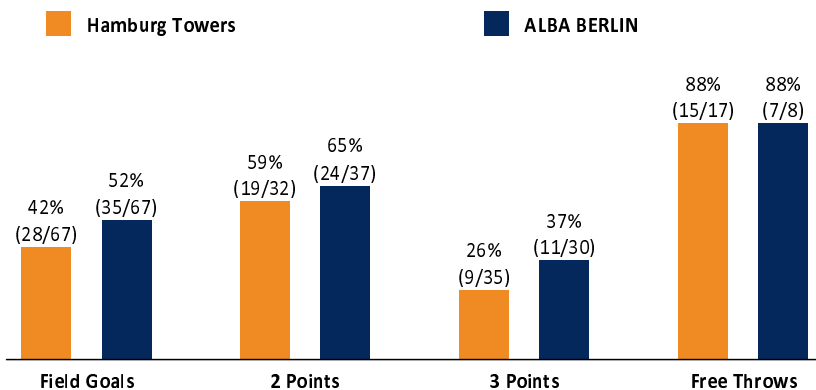

Hamburg Towers

80 : 88

ALBA BERLIN

Referee: CICI Gentian
Umpires: MUTAPCIC Armin / ORUZGANI Zulfikar
Commissioner: EICHHORN Christian

Attendance: 2.500
Hamburg, edel-optics.de Arena (3.000 Plätze), SO 2 JAN 2022, 18:00, Game-ID: 26068

Summary table showing scores by quarter (Q1-Q4) for HAM and BER.

HAM - Hamburg Towers (Coach: CALLES Pedro)

Main player statistics table for Hamburg Towers, including columns for No., Name, Min, PTS, 2 Points, 3 Points, Field Goals, Free Throws, and various advanced stats.

BER - ALBA BERLIN (Coach: GONZALEZ Israel)

Main player statistics table for ALBA BERLIN, including columns for No., Name, Min, PTS, 2 Points, 3 Points, Field Goals, Free Throws, and various advanced stats.

Summary table comparing team statistics for HAM and BER, such as Rebounds, Assists, Fouls, Turnovers, and Steals.

EASYCREDIT-BBL.DE
Alle offiziellen Statistiken der easyCredit BBL, Daten, Rekorde uvm. gibt es auf easyCredit-BBL.de!

MAGENTASPORT.DE
Keinen Korb mehr verpassen - Alle Spiele der easyCredit Basketball Bundesliga und des MagentaSport BBL Pokals live auf MagentaSport.de

LEGEND
Min Minutes Played, DR Defensive Rebounds, AS Assists, BS Blocked Shots, PF Fouls, +/- Plus-Minus-Rating
DNP Did Not Play, OR Offensive Rebounds, ST Steals, SB Shots Blocked, FD Fouls Drawn, * Starters
PTS Points, TR Total Rebounds, TO Turnovers, EFF Efficiency = ((PTS + TR + AS + ST + BS) - ((FGA - FGM) + (FTA - FTM) + TO))