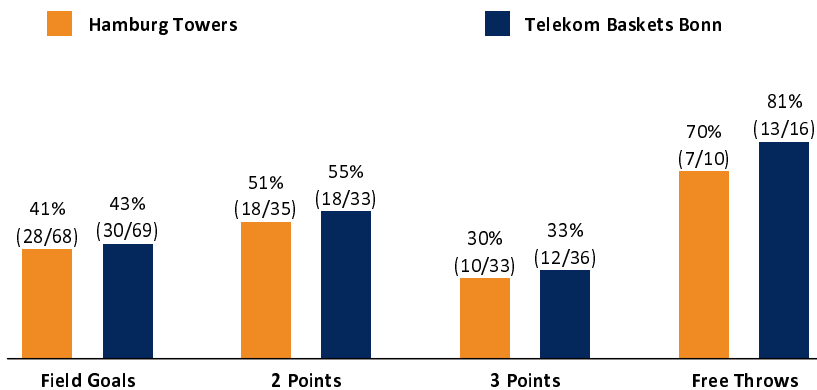

Hamburg Towers

73 : 85

Telekom Baskets Bonn

Referee: STRAUBE Carsten
Umpires: KOVACEVIC Nesa / SIROWI Dennis
Commissioner: JANZEN Sascha

Attendance: 2.012
Hamburg, edel-optics.de Arena (3.000 Plätze), SA 12 MRZ 2022, 18:00, Game-ID: 26155

Scoreboard table showing Q1, Q2, Q3, Q4 scores for HAM and BON.

HAM - Hamburg Towers (Coach: CALLES Pedro)

Main player statistics table for Hamburg Towers including columns for No., Name, Min, PTS, 2 Points, 3 Points, Field Goals, Free Throws, and various rebound/assist metrics.

BON - Telekom Baskets Bonn (Coach: IISALO Tuomas)

Main player statistics table for Telekom Baskets Bonn including columns for No., Name, Min, PTS, 2 Points, 3 Points, Field Goals, Free Throws, and various rebound/assist metrics.

Summary table comparing HAM and BON across various statistical categories like Rebounds, Assists, Fouls, etc.

EASYCREDIT-BBL.DE

Alle offiziellen Statistiken der easyCredit BBL, Daten, Rekorde uvm. gibt es auf easyCredit-BBL.de! Und für unterwegs: die neue offizielle Liga-App, kostenfrei für iOS und Android.

MAGENTASPORT.DE

Keinen Korb mehr verpassen - Alle Spiele der easyCredit Basketball Bundesliga und des MagentaSport BBL Pokals live auf MagentaSport.de

LEGEND
Min Minutes Played
DNP Did Not Play
PTS Points
DR Defensive Rebounds
OR Offensive Rebounds
TR Total Rebounds
AS Assists
ST Steals
TO Turnovers
BS Blocked Shots
SB Shots Blocked
EFF Efficiency = ((PTS + TR + AS + ST + BS) - ((FGA - FGM) + (FTA - FTM) + TO))
PF Fouls
FD Fouls Drawn
+/- Plus-Minus-Rating
* Starters