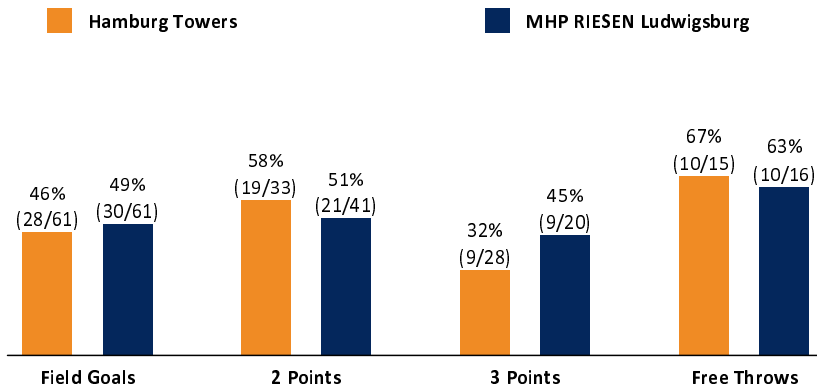

Hamburg Towers

75 : 79 MHP RIESEN Ludwigsburg

Referee: LOTTERMOSER Robert
Umpires: BITTNER Steve / HODZIC Nermin
Commissioner: GITZLER Jörg

Attendance: 2.160
Hamburg, edel-optics.de Arena (3.000 Plätze), SA 19 MRZ 2022, 18:00, Game-ID: 26169

Scoreboard table showing Q1, Q2, Q3, Q4 scores for HAM and LUD.

HAM - Hamburg Towers (Coach: CALLES Pedro)

Main player statistics table for Hamburg Towers including columns for No., Name, Min, PTS, 2 Points, 3 Points, Field Goals, Free Throws, OR, DR, TR, AS, ST, TO, BS, SB, PF, FD, EFF, +/-.

LUD - MHP RIESEN Ludwigsburg (Coach: PATRICK John)

Main player statistics table for MHP RIESEN Ludwigsburg including columns for No., Name, Min, PTS, 2 Points, 3 Points, Field Goals, Free Throws, OR, DR, TR, AS, ST, TO, BS, SB, PF, FD, EFF, +/-.

Summary statistics table comparing HAM and LUD across categories like Rebounds, Assists, Fouls, Turnovers, Steals, Points in the Paint, etc.

EASYCREDIT-BBL.DE
Alle offiziellen Statistiken der easyCredit BBL, Daten, Rekorde uvm. gibt es auf easyCredit-BBL.de! Und für unterwegs: die neue offizielle Liga-App, kostenfrei für iOS und Android.

MAGENTASPORT.DE
Keinen Korb mehr verpassen - Alle Spiele der easyCredit Basketball Bundesliga und des MagentaSport BBL Pokals live auf MagentaSport.de

LEGEND
Min Minutes Played, DR Defensive Rebounds, AS Assists, BS Blocked Shots, PF Fouls, +/- Plus-Minus-Rating
DNP Did Not Play, OR Offensive Rebounds, ST Steals, SB Shots Blocked, FD Fouls Drawn, * Starters
PTS Points, TR Total Rebounds, TO Turnovers, EFF Efficiency = ((PTS + TR + AS + ST + BS) - ((FGA - FGM) + (FTA - FTM) + TO))