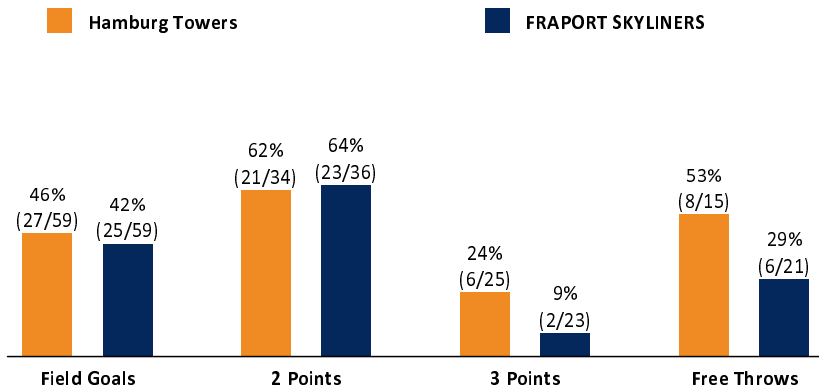

Hamburg Towers

68 : 58

FRAPORT SKYLINERS

Referee: PANTHER Anne
Umpires: KRÜPER Moritz / BRENDEL Nicolas
Commissioner: HOLSTEN Ingo

Attendance: 2.103
Hamburg, edel-optics.de Arena (3.000 Plätze), MI 13 APR 2022, 19:00, Game-ID: 26205

Scoreboard table showing Q1, Q2, Q3, Q4 scores for HAM and FRA.

HAM - Hamburg Towers (Coach: CALLES Pedro)

Main player statistics table for Hamburg Towers including columns for No., Name, Min, PTS, 2 Points, 3 Points, Field Goals, Free Throws, OR, DR, TR, AS, ST, TO, BS, SB, PF, FD, EFF, +/-.

FRA - FRAPORT SKYLINERS (Coach: DALMONTE Luca)

Main player statistics table for Fraport Skyliners including columns for No., Name, Min, PTS, 2 Points, 3 Points, Field Goals, Free Throws, OR, DR, TR, AS, ST, TO, BS, SB, PF, FD, EFF, +/-.

Summary comparison table between HAM and FRA for various statistics like Rebounds, Assists, Fouls, etc.

EASYCREDIT-BBL.DE
Alle offiziellen Statistiken der easyCredit BBL, Daten, Rekorde uvm. gibt es auf easyCredit-BBL.de!

MAGENTASPORT.DE
Keinen Korb mehr verpassen - Alle Spiele der easyCredit Basketball Bundesliga und des MagentaSport BBL Pokals live auf MagentaSport.de

LEGEND
Min Minutes Played, DR Defensive Rebounds, AS Assists, BS Blocked Shots, PF Fouls, +/- Plus-Minus-Rating
DNP Did Not Play, OR Offensive Rebounds, ST Steals, SB Shots Blocked, FD Fouls Drawn, * Starters
PTS Points, TR Total Rebounds, TO Turnovers, EFF Efficiency = ((PTS + TR + AS + ST + BS) - ((FGA - FGM) + (FTA - FTM) + TO))