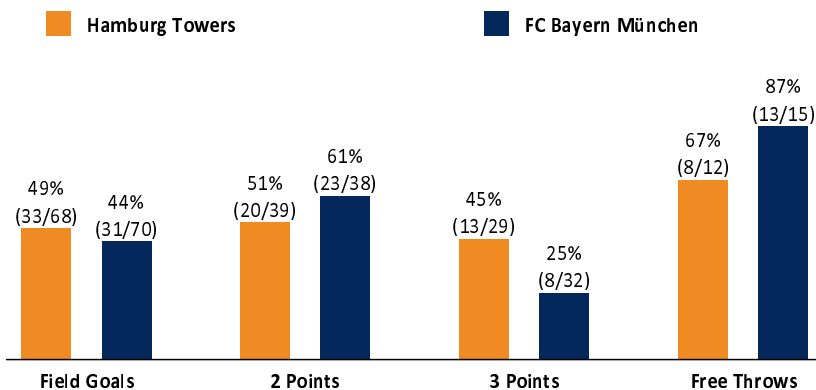

Hamburg Towers

87 : 83

FC Bayern München

Referee: LOTTERMOSER Robert
Umpires: ORUZGANI Zulfiqar / KRAUSE Tim
Commissioner: MOCZULSKI Dariusz

Attendance: 3.000
Hamburg, edel-optics.de Arena (3.000 Plätze), SO 24 APR 2022, 18:00, Game-ID: 26226

Summary table showing quarter scores (Q1-Q4) for Hamburg Towers (HAM) and FC Bayern München (FCB).

HAM - Hamburg Towers (Coach: CALLES Pedro)

Main player statistics table for Hamburg Towers, including columns for No., Name, Min, PTS, 2 Points, 3 Points, Field Goals, Free Throws, and various advanced metrics.

FCB - FC Bayern München (Coach: TRINCHIERI Andrea)

Main player statistics table for FC Bayern München, including columns for No., Name, Min, PTS, 2 Points, 3 Points, Field Goals, Free Throws, and various advanced metrics.

Summary table comparing Hamburg Towers (HAM) and FC Bayern München (FCB) on various team statistics such as Rebounds, Assists, Fouls, and Points in the Paint.

EASYCREDIT-BBL.DE
Alle offiziellen Statistiken der easyCredit BBL, Daten, Rekorde uvm. gibt es auf easyCredit-BBL.de! Und für unterwegs: die neue offizielle Liga-App, kostenfrei für iOS und Android.

MAGENTASPORT.DE
Keinen Korb mehr verpassen - Alle Spiele der easyCredit Basketball Bundesliga und des MagentaSport BBL Pokals live auf MagentaSport.de

LEGEND
Min Minutes Played, DR Defensive Rebounds, AS Assists, BS Blocked Shots, PF Fouls, +/- Plus-Minus-Rating
DNP Did Not Play, OR Offensive Rebounds, ST Steals, SB Shots Blocked, FD Fouls Drawn, * Starters
PTS Points, TR Total Rebounds, TO Turnovers, EFF Efficiency = ((PTS + TR + AS + ST + BS) - ((FGA - FGM) + (FTA - FTM) + TO))