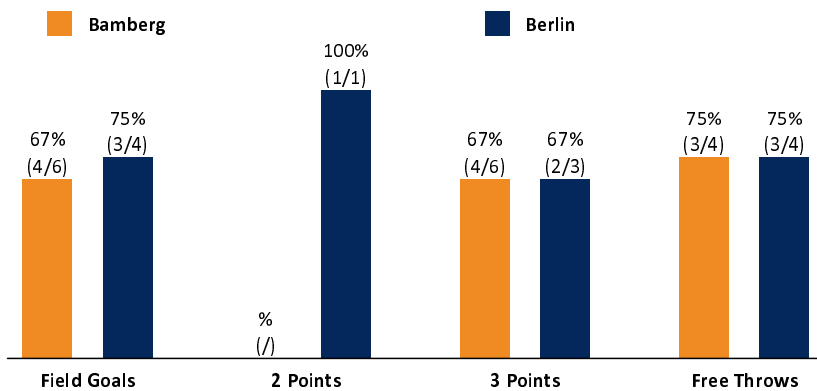

Referee: /
Umpires: /
Commissioner:

SO 2 OKT 2022, 15:00, Game-ID: 27470

	Q1		Q2		Q3		Q4	
BAM	10	10	0	10	0	10	5	
BER	2	2	2	4	4	8	3	

BAM - Brose Bamberg (Coach: AMIEL Oren)

No.	Name	Min	PTS	2 Points	3 Points	Field Goals	Free Throws	OR	DR	TR	AS	ST	TO	BS	SB	PF	FD	EFF	+/-	
11	YOUNG Solomon	10:00	0															0	2	
*22	KARINIA USKAS Vaidas	19:39	0								1							1	6	
*33	HECKMANN Patrick	20:00	0								1							1	4	
*43	SENGFELDER Christian	40:00	4		1/1 (100%)	1/1 (100%)	1/1 (100%)				2					1	1	6	4	
*44	WRIGHT-FOREMAN Justin	40:00	0															0	4	
*55	CHACHASHVILI Gabriel	30:00	8		2/4 (50%)	2/4 (50%)	2/3 (67%)					1					1	6	8	
66	BOHACIK Jaromir	10:00	3		1/1 (100%)	1/1 (100%)					1							4	2	
77	BELL Amir	10:00	0															0	-4	
88	WOHLRATH Kevin	0:21	0															0	0	
99	REAVES Spencer	20:00	0															0	-6	
Team / Coach																			0	
Totals			200:00	15		4/6 (67%)	4/6 (67%)	3/4 (75%)			5	1				1	2	18	4	

BER - ALBA BERLIN (Coach: GONZALEZ Israel)

No.	Name	Min	PTS	2 Points	3 Points	Field Goals	Free Throws	OR	DR	TR	AS	ST	TO	BS	SB	PF	FD	EFF	+/-	
3	SMITH Jaleen	DNP																		
*4	PROCIDA Gabriele	20:00	0								1							1	-10	
*6	DELOW Malte	30:00	2	1/1 (100%)		1/1 (100%)										1		2	-2	
*8	ERIKSSON Marcus	10:00	0						1	1								1	-8	
*9	MATTISSECK Jonas	20:00	0		0/1 (0%)	0/1 (0%)												-1	-4	
*10	SCHNEIDER Tim	10:00	0															0	-8	
19	OLINDE Louis	20:00	4		1/1 (100%)	1/1 (100%)	1/1 (100%)				1					1	1	5	2	
21	KOUMADJE Christ	10:00	0															0	2	
22	WETZELL Yanni	DNP																		
32	THIEMANN Johannes	20:00	3		1/1 (100%)	1/1 (100%)												3	0	
33	LO Maodo	30:00	2				2/3 (67%)		2	2	1		1					3	4	
43	SIKMA Luke	30:00	0															0	4	
45	BLATT Tamir	DNP																		
50	ZOOSMAN Yovel	DNP																		
55	LAMMERS Ben	DNP																		
Team / Coach																			0	
Totals			200:00	11	1/1 (100%)	2/3 (67%)	3/4 (75%)	3/4 (75%)		3	3	3		1		2	1	14	-4	

BAM	BER
/ /	Rebounds OR/DR/TR / 3 / 3
5	Assists 3
1	Fouls 2
2	Fouls Drawn 1
1	Turnovers 1
	Steals
	Points in the Paint 2
4	Second Chance Points
4	Fast Break Points 4
8 (10:2)	Biggest Lead 0 (:)
7-0 (7:0)	Biggest Scoring Run 6-0 (10:8)
	Lead Changes: 0
	Times Tied: 0

EASycREDIT-BBL.DE

Alle offiziellen Statistiken der easyCredit BBL, Daten, Rekorde uvm.!

EASycREDIT BBL-APPS

News, Stats, Tabelle, Spielplan und vieles mehr, immer dabei! Kostenfrei für iOS und Android

TELEKOMBASKETBALL.DE

Keinen Korb mehr verpassen - Alle Spiele der easyCredit BBL LIVE und in HD! Erleben sie jetzt das größte Basketball-Angebot Deutschlands zuhause und mobil! www.telekombasketball.de

LEGEND
Min Minutes Played   DR Defensive Rebounds   AS Assists   BS Blocked Shots   PF Fouls   +/- Plus-Minus-Rating
DNP Did Not Play   OR Offensive Rebounds   ST Steals   SB Shots Blocked   FD Fouls Drawn   * Starters
PTS Points   TR Total Rebounds   TO Turnovers   EFF Efficiency = ((PTS + TR + AS + ST + BS) - ((FGA - FGM) + (FTA - FTM) + TO))